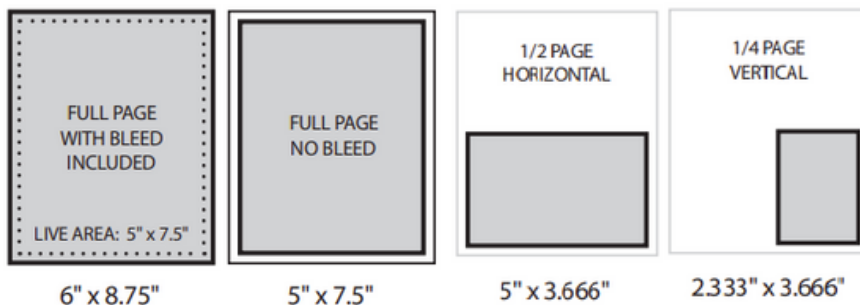

Ad Sizes	BANY Member 1 year	BANY Member 2 years (price per year)	Non-Member (1 year pricing only)
Logo w/ Description	\$100	N/A	N/A
Buyers Guide	\$250	N/A	\$500
Quarter Page	\$375	\$300	\$875
Half Page	\$750	\$500	\$1250
Full Page	\$1500	\$1250	\$2000
Inside Front Cover	\$1750	\$1500	\$2250

## AD SPECS

FULL PAGE W/ BLEED: 6" X 8.75"

FULL PAGE NO BLEED: 5" X 7.5"

HALF PAGE: 5" X 3.666"

QUARTER PAGE: 2.333" X 3.666"